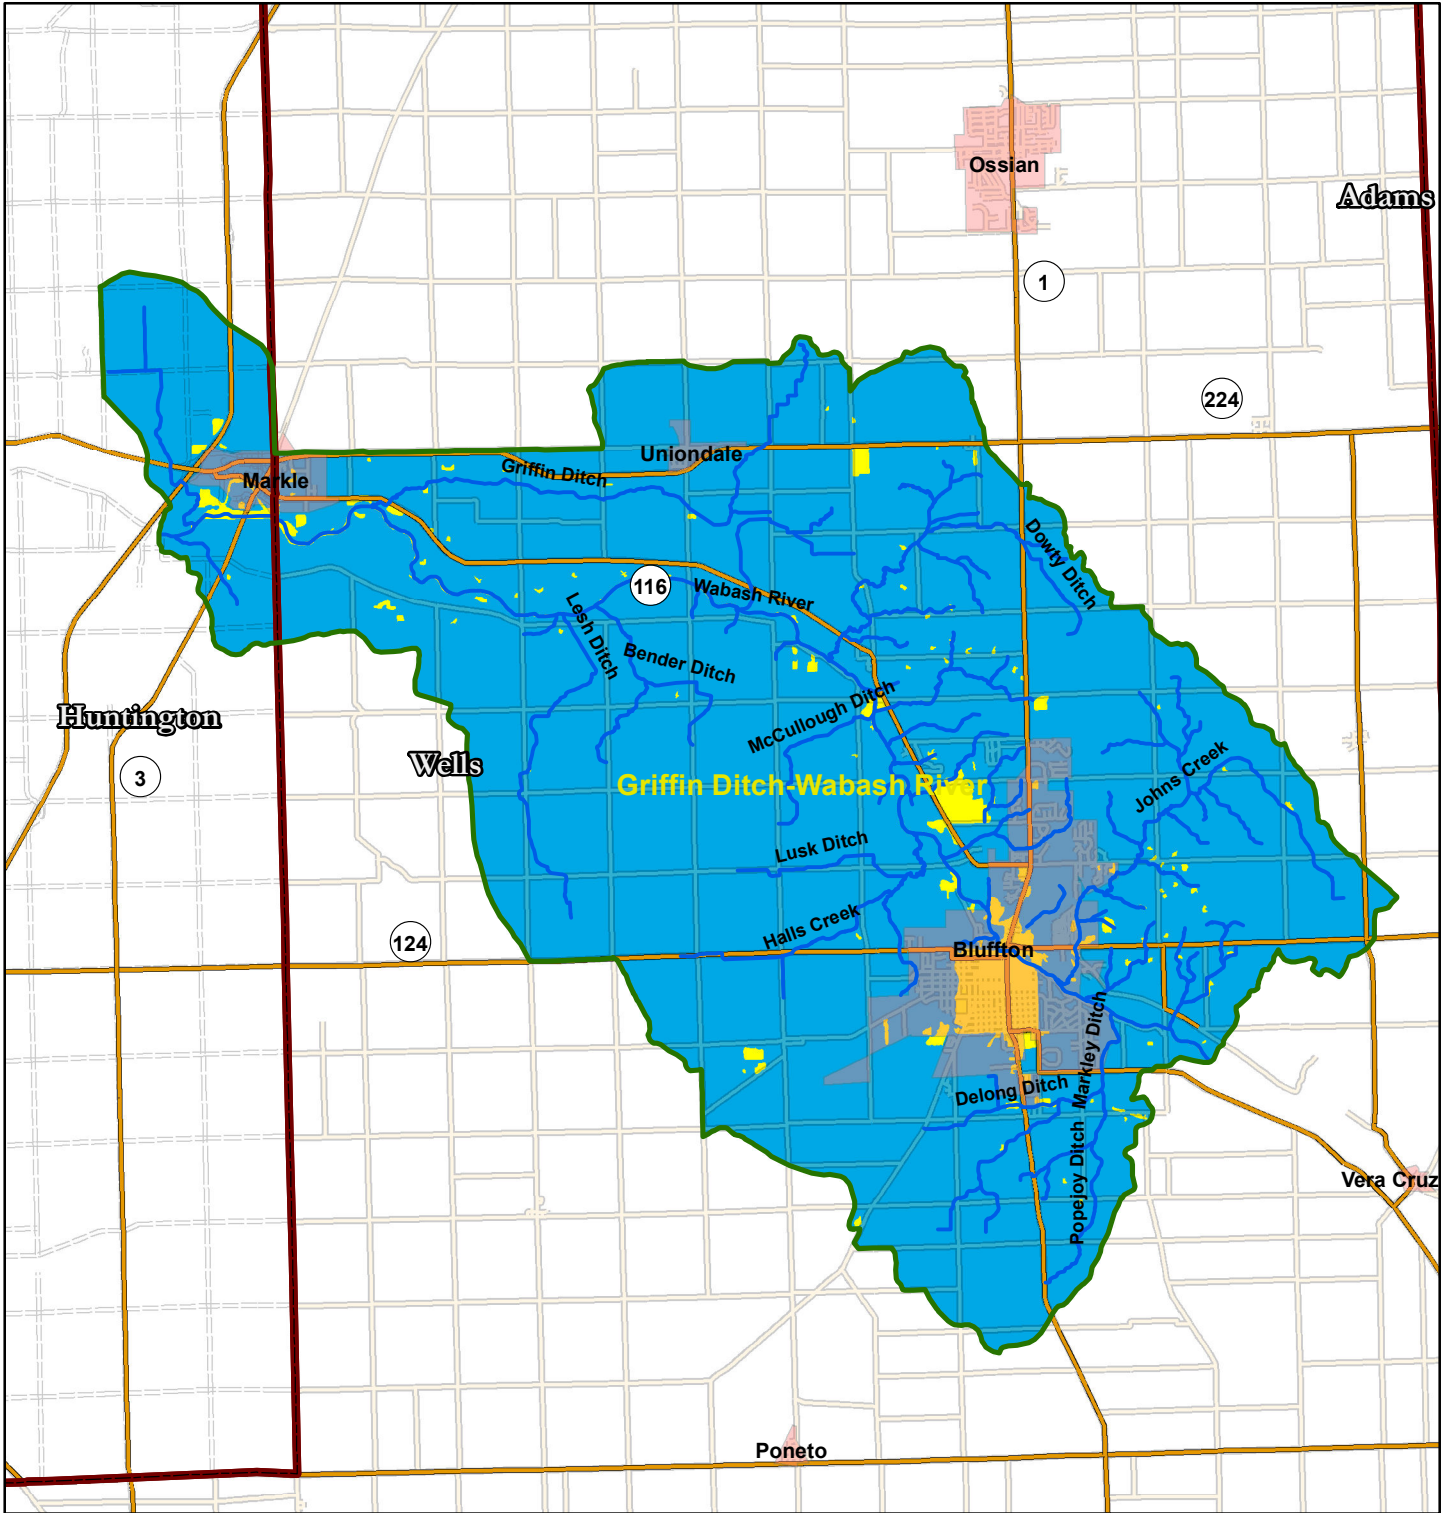

Septic System Suitability of Griffin Ditch-Wabash River, 0512010108

Legend

- Griffin Ditch-Wabash River, 0512010108
- Indiana Counties
- Streams
- Populated Areas
- Indiana Highways
- Huntington Roads
- Wells Roads
- 1, Not rated
- 1, Very limited