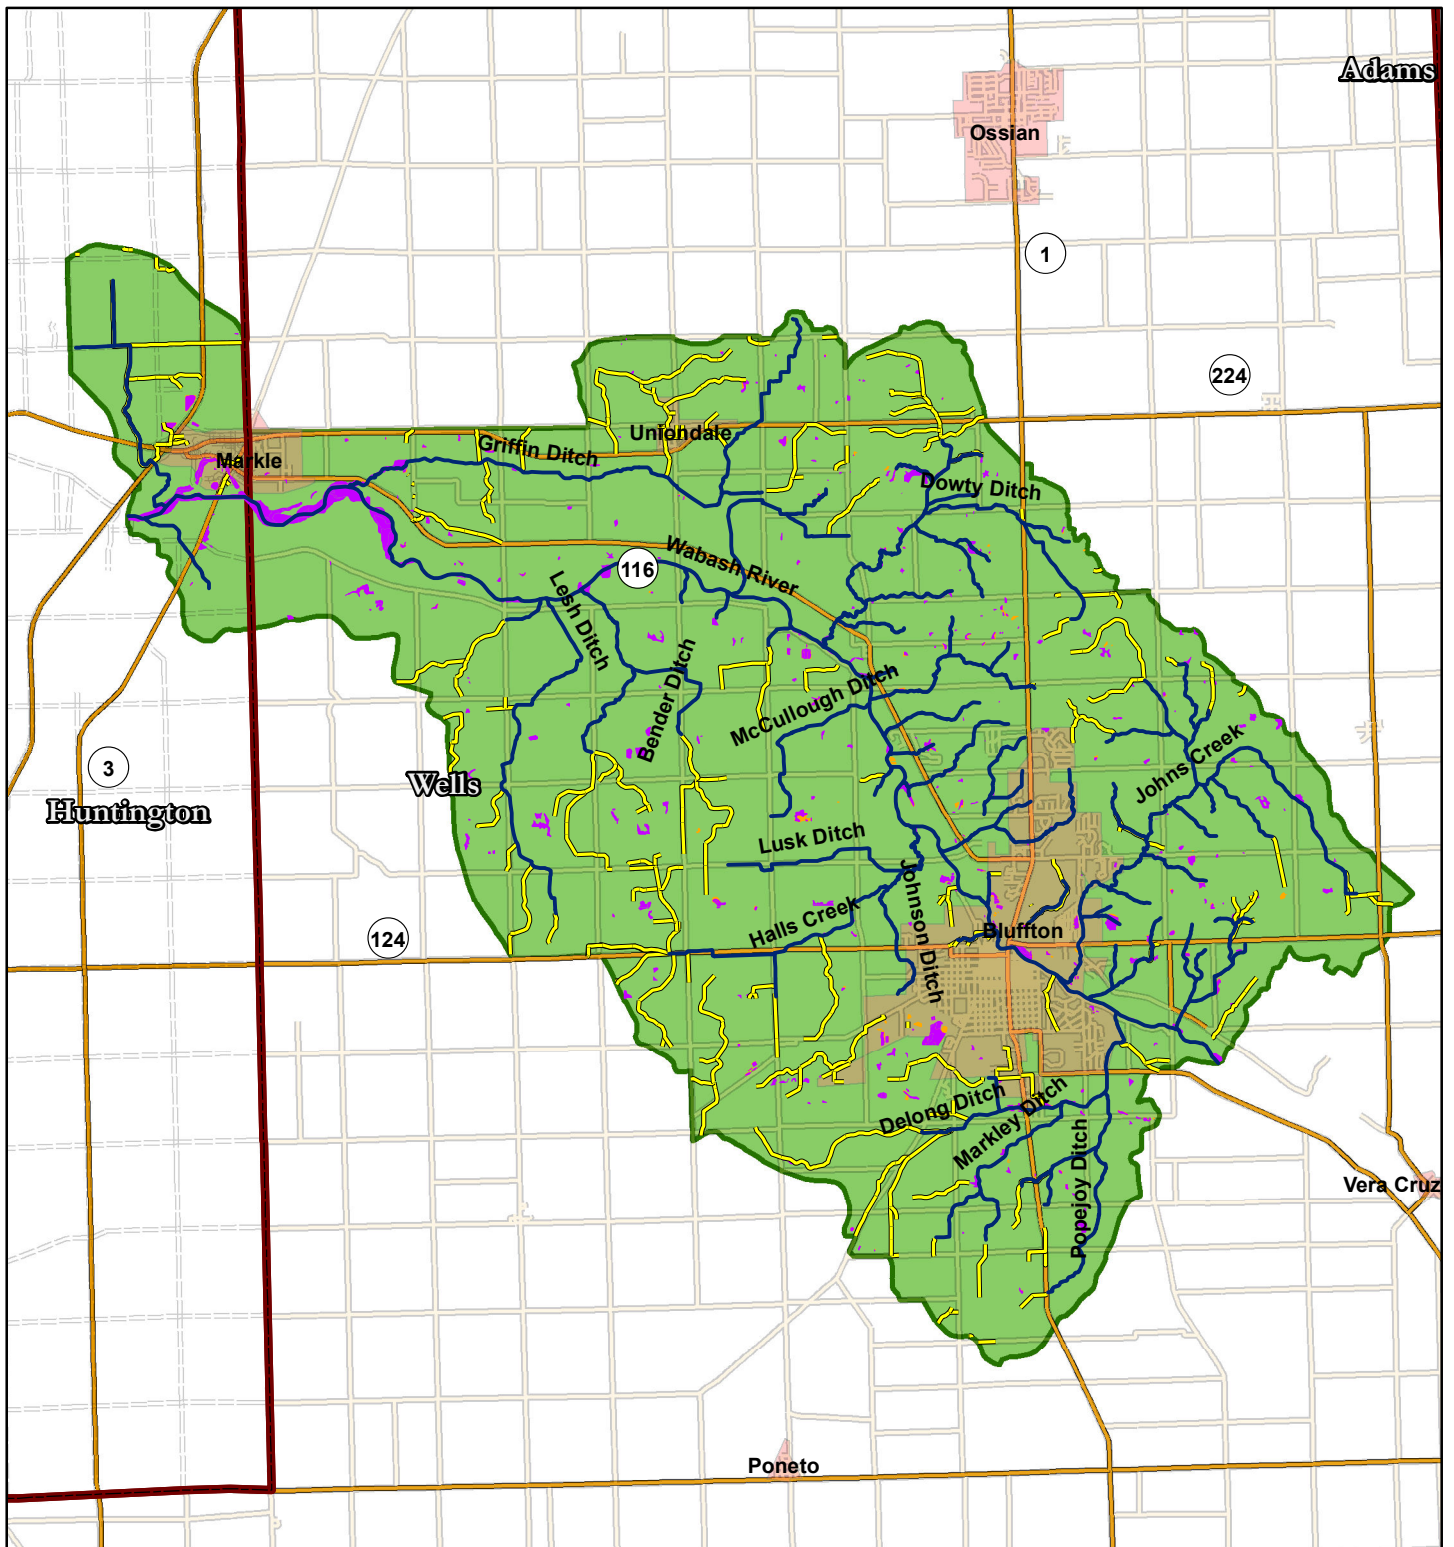

Hydrology of Griffin Ditch-Wabash River, 0512010108

Legend

- | | |
|---|--|
|  Streams |  Wells Roads |
|  Huntington Tile |  Huntington Roads |
|  Wells Tile |  Populated Areas |
|  Wetlands |  Indiana Highways |
|  Lakes |  Griffin Ditch-Wabash River, 0512010108 |
|  Indiana Counties | |